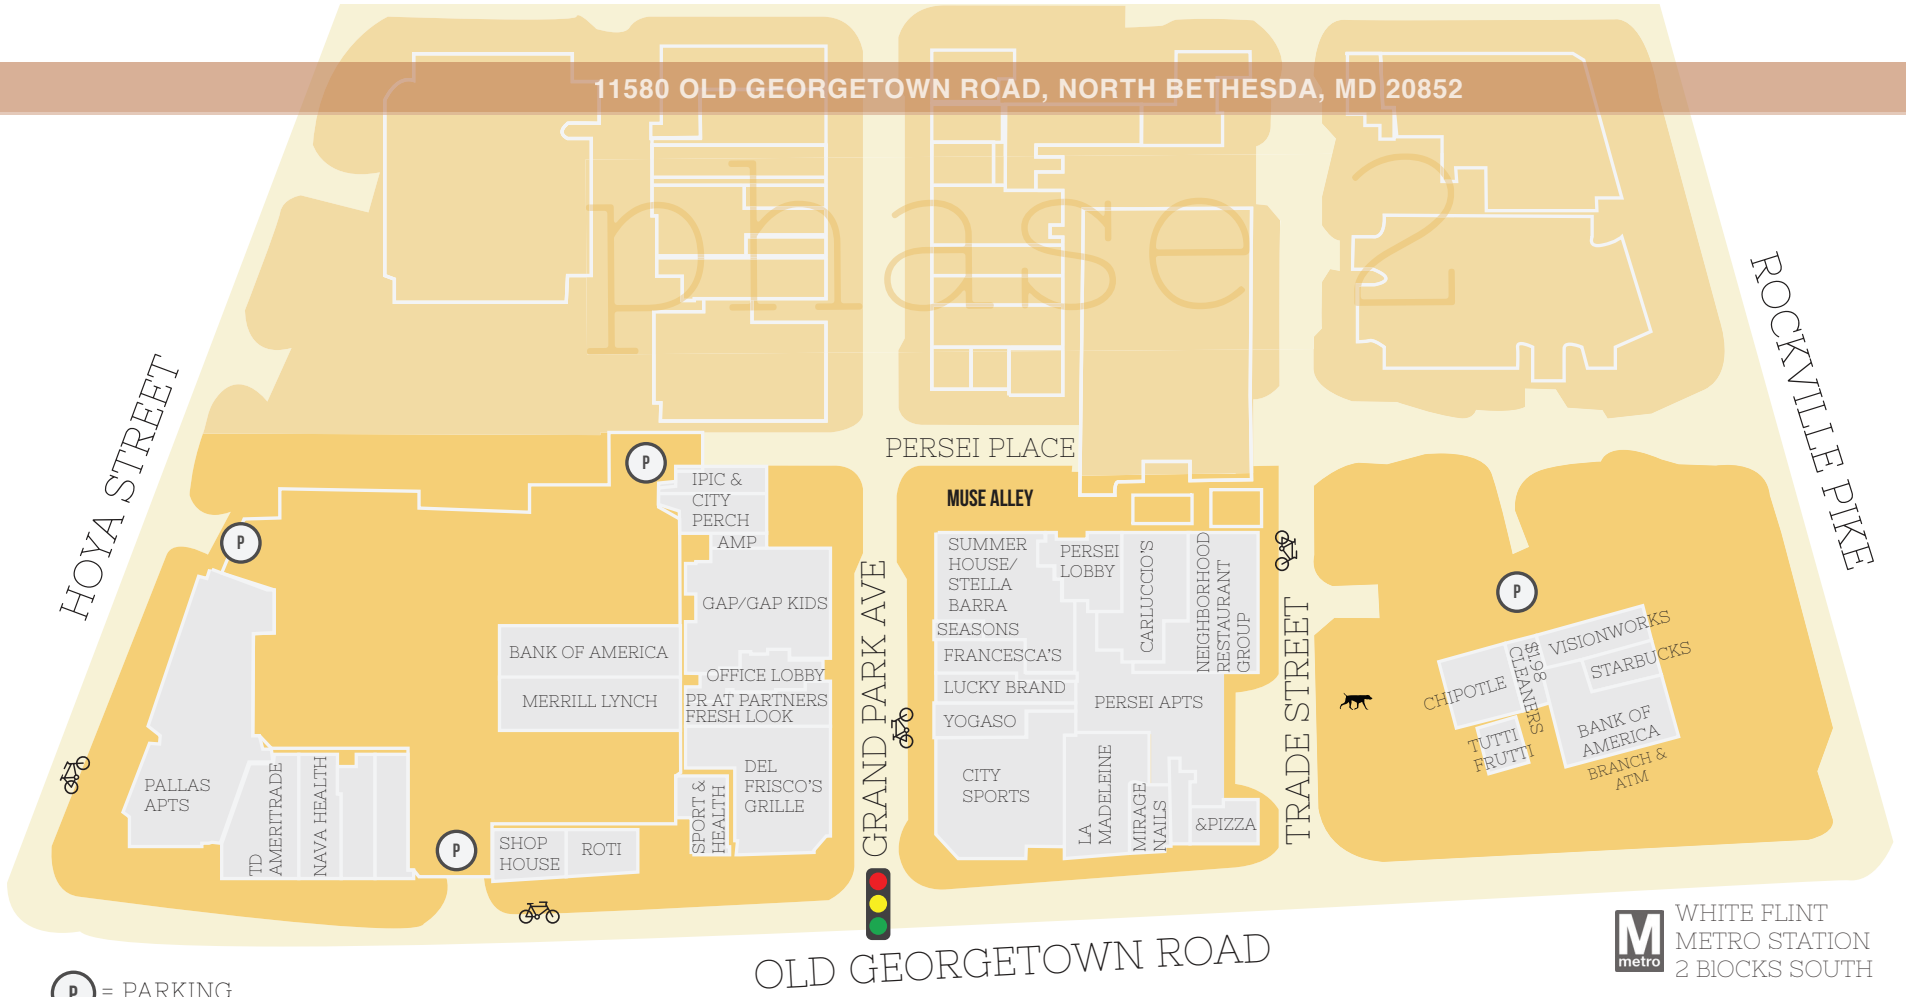

11580 OLD GEORGETOWN ROAD, NORTH BETHESDA, MD 20852

PIKE & ROSE

WHITE FLINT METRO STATION
2 BLOCKS SOUTH